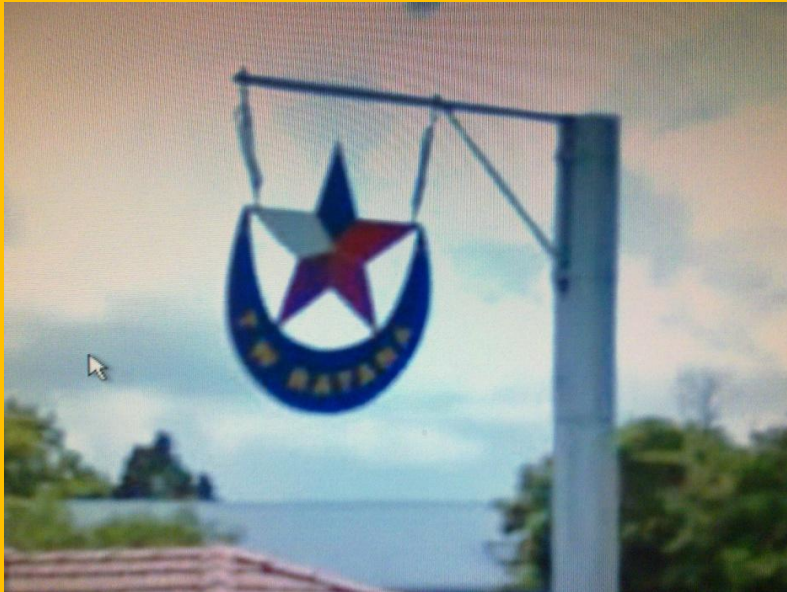

MISSING SIGN

Help needed to find this sign that has been removed from the road frontage at 124 Kamo Road, Whangarei.

This sign, "Whetumarama Tohu" (made of solid metal) was erected, hanging on this metal post outside the "Te Reo ote Morehu - a parish of the Ratana established church of NZ (1925) community hall", at 124 Kamo Road, Whangarei.